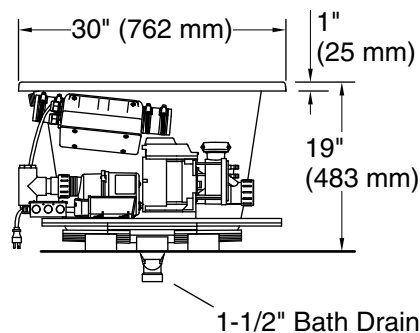

Underscore® Rectangle

60" x 30" Heated BubbleMassage™ air bath w/ whirlpool
K-1167-XHGH

No change in measurements if connected with drain illustrated. (K-7271)

Drop-in Rim Detail

Blower Motor Access
30" (762 mm) W x 15" (381 mm) H Min

Air bath, Pump:	120 V, 15 A, 60 Hz
Heater:	120 V, 15 A, 60 Hz
Blower:	120 V, 15 A, 60 Hz

Technical Information

All product dimensions are nominal.

Installation:	Drop-in, Undermount
Basin area, bottom:	42-3/8" x 20" (1076 mm x 508 mm)
Basin area, top:	54-3/8" x 24-5/16" (1381 mm x 618 mm)
Weight:	150 lbs (68 kg)
Minimum floor load:	53.6 lbs/ft ² (261.7 kg/m ²)
Water depth:	15-1/16" (383 mm)
Water capacity:	59.8 gal (226.4 L)
Cutout:	Drop-in, 59-1/2" x 29-1/2" (1511 mm x 749 mm)
Electrical component rating:	Air bath: 120 V, 5 A, 60 Hz Pump: 120 V, 7 A, 60 Hz Heater: 120 V, 12 A, 60 Hz Blower: 120 V, 10 A, 60 Hz