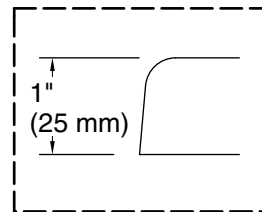

Underscore® Rectangle

60" x 30" Heated BubbleMassage™ air bath w/ whirlpool
K-1167-XHGH

No change in measurements if connected with drain illustrated. (K-7271)

Drop-in Rim Detail

Blower Motor Access
30" (762 mm) W x 15" (381 mm) H Min

Air bath, Pump:	120 V, 15 A, 60 Hz
Heater:	120 V, 15 A, 60 Hz
Blower:	120 V, 15 A, 60 Hz

Technical Information

All product dimensions are nominal.

Installation:	Drop-in, Undermount
Basin area, bottom:	42-3/8" x 20" (1076 mm x 508 mm)
Basin area, top:	54-3/8" x 24-5/16" (1381 mm x 618 mm)
Weight:	150 lbs (68 kg)
Minimum floor load:	53.6 lbs/ft ² (261.7 kg/m ²)
Water depth:	15-1/16" (383 mm)
Water capacity:	59.8 gal (226.4 L)
Cutout:	Drop-in, 59-1/2" x 29-1/2" (1511 mm x 749 mm)
Electrical component rating:	Air bath: 120 V, 5 A, 60 Hz Pump: 120 V, 7 A, 60 Hz Heater: 120 V, 12 A, 60 Hz Blower: 120 V, 10 A, 60 Hz