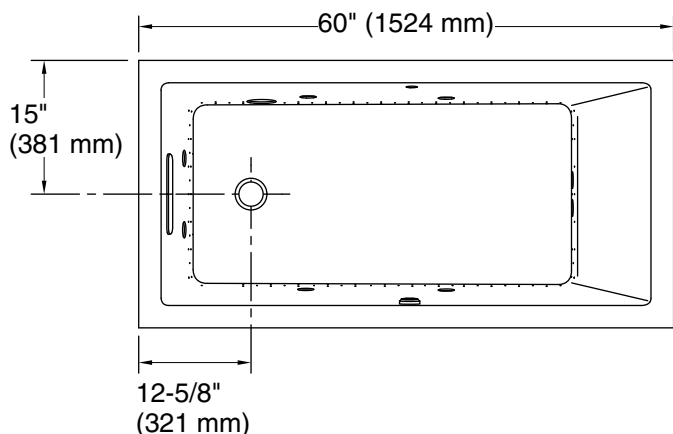

Underscore® Rectangle

60" x 30" Heated BubbleMassage™ air bath w/ whirlpool
K-1167-XHGH

No change in measurements if connected with drain illustrated. (K-7271)

Drop-in Rim Detail

Blower Motor Access
30" (762 mm) W x 15" (381 mm) H Min

Air bath, Pump:	120 V, 15 A, 60 Hz
Heater:	120 V, 15 A, 60 Hz
Blower:	120 V, 15 A, 60 Hz

Technical Information

All product dimensions are nominal.

Installation:	Drop-in, Undermount
Basin area, bottom:	42-3/8" x 20" (1076 mm x 508 mm)
Basin area, top:	54-3/8" x 24-5/16" (1381 mm x 618 mm)
Weight:	150 lbs (68 kg)
Minimum floor load:	53.6 lbs/ft ² (261.7 kg/m ²)
Water depth:	15-1/16" (383 mm)
Water capacity:	59.8 gal (226.4 L)
Cutout:	Drop-in, 59-1/2" x 29-1/2" (1511 mm x 749 mm)
Electrical component rating:	Air bath: 120 V, 5 A, 60 Hz Pump: 120 V, 7 A, 60 Hz Heater: 120 V, 12 A, 60 Hz Blower: 120 V, 10 A, 60 Hz