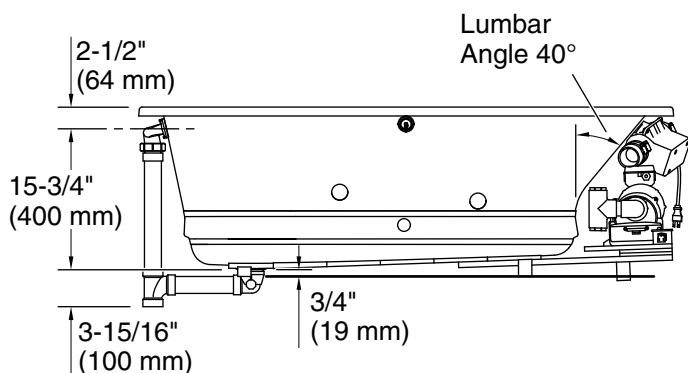

Underscore® Rectangle

60" x 30" Heated BubbleMassage™ air bath w/ whirlpool
K-1167-XHGH

No change in measurements if connected with drain illustrated. (K-7271)

Drop-in Rim Detail

Blower Motor Access
30" (762 mm) W x 15" (381 mm) H Min

Air bath, Pump:	120 V, 15 A, 60 Hz
Heater:	120 V, 15 A, 60 Hz
Blower:	120 V, 15 A, 60 Hz

Technical Information

All product dimensions are nominal.

Installation:	Drop-in, Undermount
Basin area, bottom:	42-3/8" x 20" (1076 mm x 508 mm)
Basin area, top:	54-3/8" x 24-5/16" (1381 mm x 618 mm)
Weight:	150 lbs (68 kg)
Minimum floor load:	53.6 lbs/ft ² (261.7 kg/m ²)
Water depth:	15-1/16" (383 mm)
Water capacity:	59.8 gal (226.4 L)
Cutout:	Drop-in, 59-1/2" x 29-1/2" (1511 mm x 749 mm)
Electrical component rating:	Air bath: 120 V, 5 A, 60 Hz Pump: 120 V, 7 A, 60 Hz Heater: 120 V, 12 A, 60 Hz Blower: 120 V, 10 A, 60 Hz